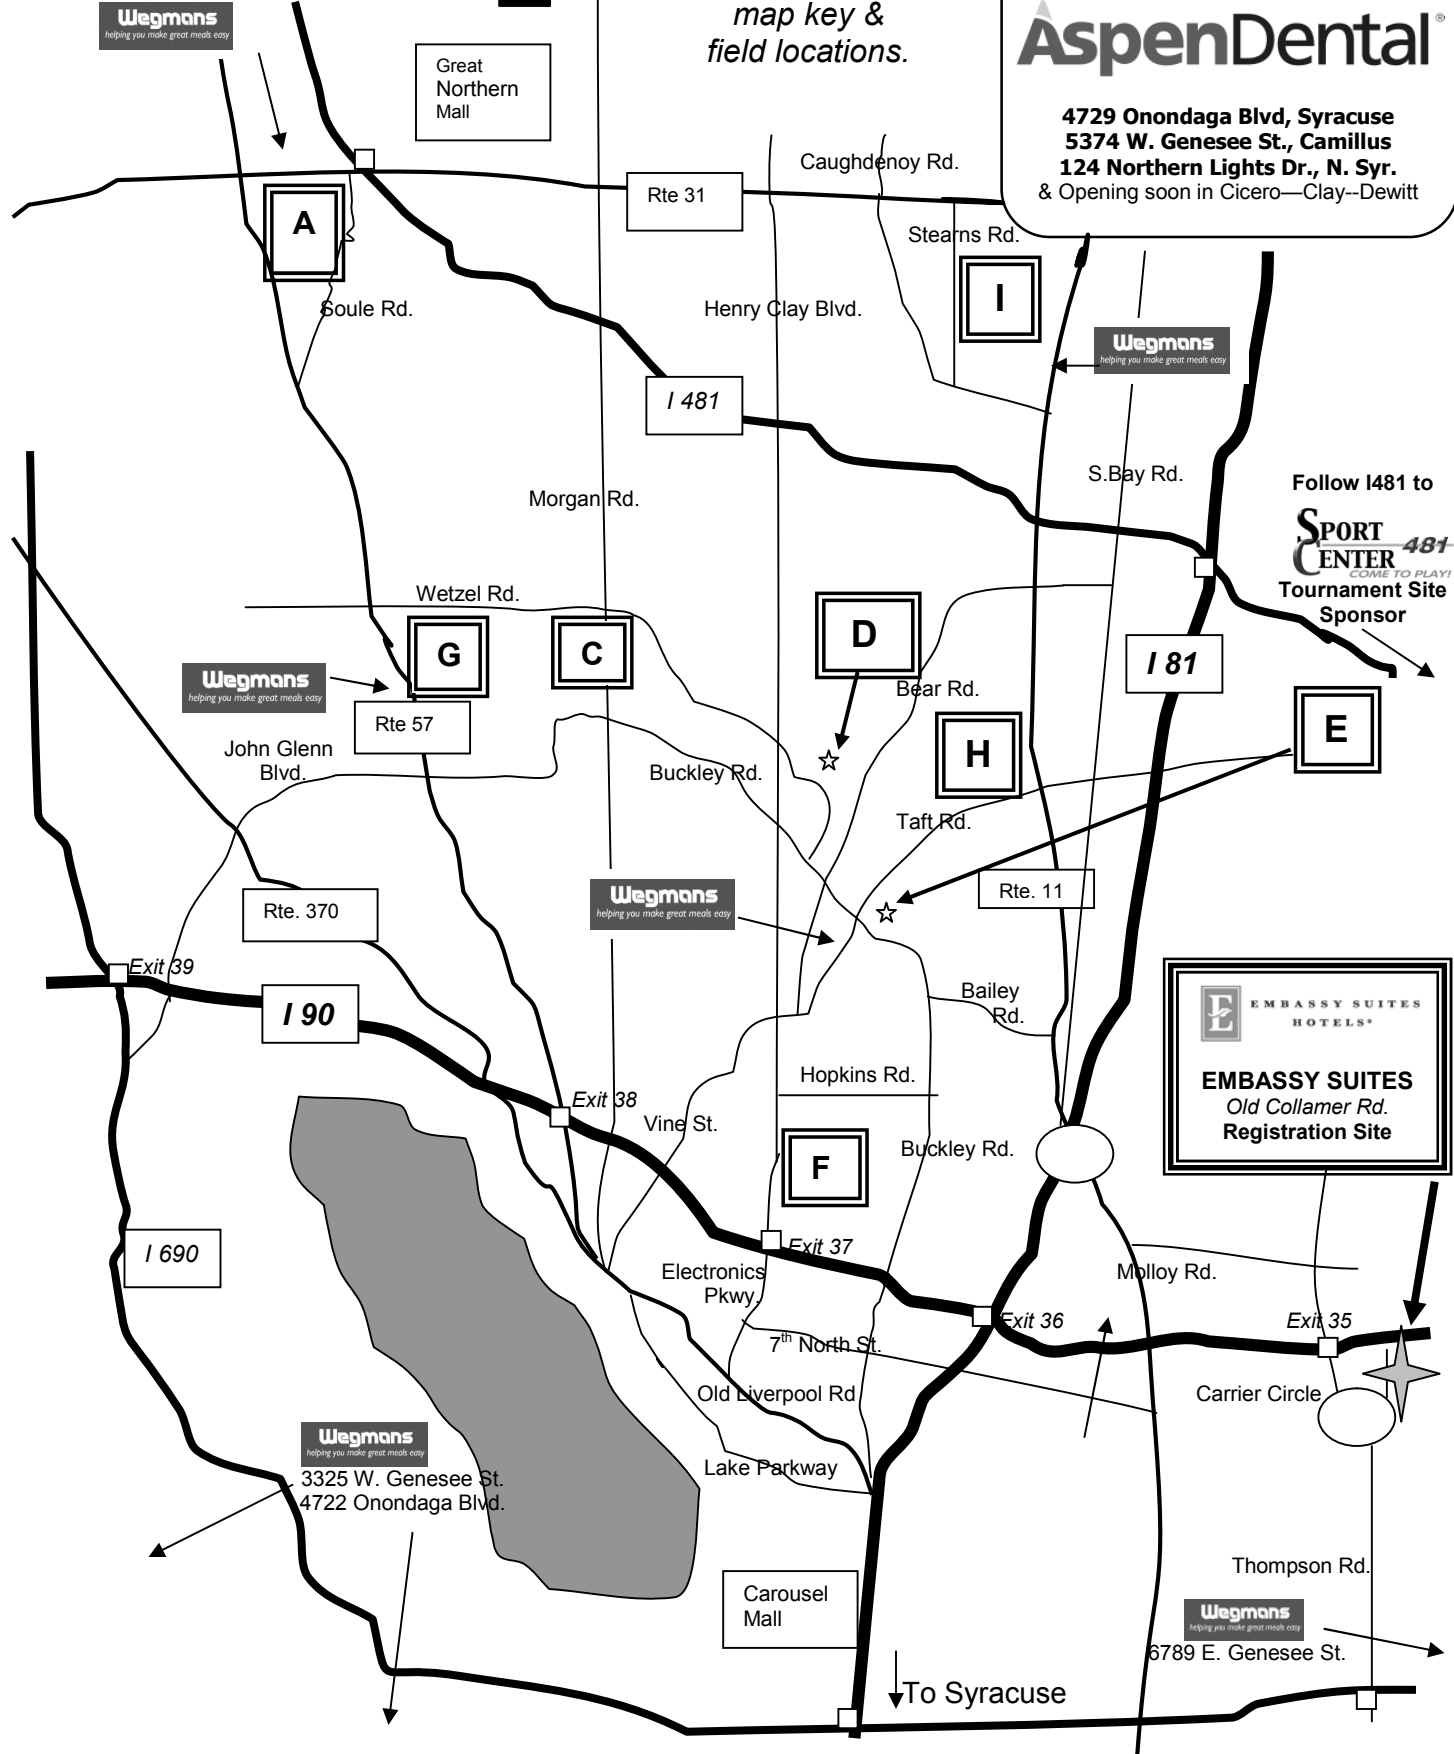

See opposite page for map key & field locations.

Sponsored by

AspenDental®

4729 Onondaga Blvd, Syracuse
 5374 W. Genesee St., Camillus
 124 Northern Lights Dr., N. Syr.
 & Opening soon in Cicero—Clay--Dewitt

Follow I481 to

SPORT CENTER 481

COME TO PLAY!
 Tournament Site Sponsor

EMBASSY SUITES
 Old Collamer Rd.
 Registration Site

Wegmans
 helping you make great meals easy

3325 W. Genesee St.
 4722 Onondaga Blvd.

Wegmans
 helping you make great meals easy

6789 E. Genesee St.

To Syracuse